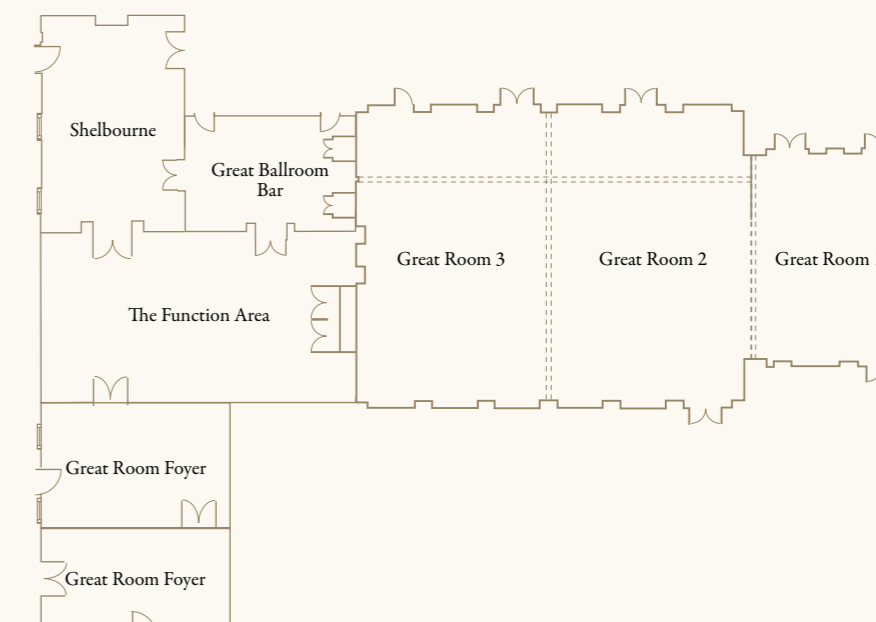

A Spectacular Location For Any Occasion

The Shelbourne Dublin, A Renaissance Hotel

First Floor

Named to reflect the history and soul of The Shelbourne, each room has its own unique character and style. Most famous is the Constitution Suite where the Irish Constitution was drafted in 1922 under the chairmanship of Michael Collins. Alongside history, each room offers high speed internet access and advanced audio-visual facilities.

Ground Floor

The Great Room is capable of seating up to 370 for a banquet. This majestic ballroom includes silk wall coverings as well as state of the art lighting system and audio-visual equipment. Create your own mix of visuals and lighting or set up a spectacular stage flanked with projection screens.

	Natural Daylight	Dimensions in Square Feet	Dimensions			Maximum Number of Delegates										
			Length	Width	Height	Theatre Style (No Projection)	Theatre Style (Back Projection)	Theatre Style (Front Projection)	Boardroom Style	U-Shape	Classroom Style	Cabaret Style (No Projection)	Cabaret Style (Back Projection)	Cabaret Style (Front Projection)	Buffet Reception	Dinner
Adam	✓	1754.46	32.4	54.15	14.45	80	-	80	26	24	48	49	-	49	90	84
Ardilaun	✓	319.64	24.4	13.1	14.45	-	-	12	12	-	-	-	-	-	20	12
Constitution	✓	731.4	31.15	23.48	14.01	-	-	-	20	-	-	-	-	-	-	20
Deirdre	✓	757.95	32.6	23.25	14.45	48	-	36	22	20	18	28	-	28	50	48
George Moore	✓	454.21	24.82	18.30	13.95	20	-	20	20	-	12	-	-	-	24	24
Great Room	N/A	4974.38	94.75	52.50	12.85	464	380	450	84	86	252	240	198	240	550	348
Kildare	✓	284.43	24.95	11.40	14.15	-	-	12	12	-	-	-	-	-	20	12
Oliver St. John Gogarty	✓	378	21.35	18.04	14.15	20	N/A	10	12	N/A	10	28	N/A	N/A	N/A	N/A
Setanta	✓	385.87	25.22	15.30	14.15	-	-	12	12	-	-	-	-	-	20	12
Shelbourne	✓	765.57	33.95	22.55	13.80	40	-	36	24	20	30	24	-	24	50	40
St. Stephen	✓	793.48	31.60	25.11	14.01	60	-	50	22	24	21	24	-	24	28	48
Leech	✓	550	24	22	14.45	50	-	40	20	22	22	20	-	20	90	40