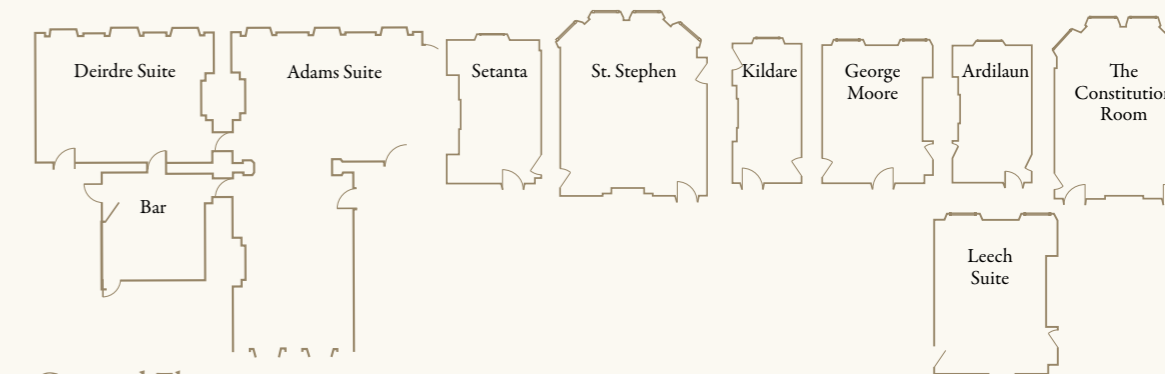

A Spectacular Location For Any Occasion

The Shelbourne Dublin, A Renaissance Hotel

First Floor

Named to reflect the history and soul of The Shelbourne, each room has its own unique character and style. Most famous is the Constitution Suite where the Irish Constitution was drafted in 1922 under the chairmanship of Michael Collins. Alongside history, each room offers high speed internet access and advanced audio-visual facilities.

Meetings & Events At The Shelbourne

The Shelbourne is the place to meet and celebrate in Dublin. Steeped in history, with its elegant rooms and tastefully refurbished suites, The Shelbourne is a delightful mix of quintessential Irish charm and timeless luxury. Whether catering for a small special occasion or a large corporate event our dedicated team will combine detail and imagination to ensure that every function will be happily remembered.

Contact our dedicated Sales Team on + 353 1 6634500
or Email rhi.dubbr.sales@renaissancehotels.com
Visit www.theshelbourne.ie to download printable floor plans

- Dublin's largest 5 star luxury hotel, founded in 1824
- Located in the heart of Dublin city centre, the best of the city is on your doorstep – restaurants, bars, theatres, museums and shopping
- Superb choice of restaurants and lounges
- 30 minutes from Dublin Airport
- 13 state of the art banqueting suites and 11 breakout rooms
- 988 sq. m. (over 10,000 sq. ft.) of total meeting space
- The Great Room is the most technologically advanced ballroom in Ireland
- All first floor meeting suites enjoy natural daylight, ceiling heights over 4 metres and views overlooking the magnificent St. Stephen's Green
- High-speed internet access and advanced audio-visual facilities
- The Irish Constitution was drafted in the Constitution Suite
- Spa and Health Club opening Autumn 2012, featuring a luxurious spa, 18m pool, thermal facilities and state of the art gymnasium