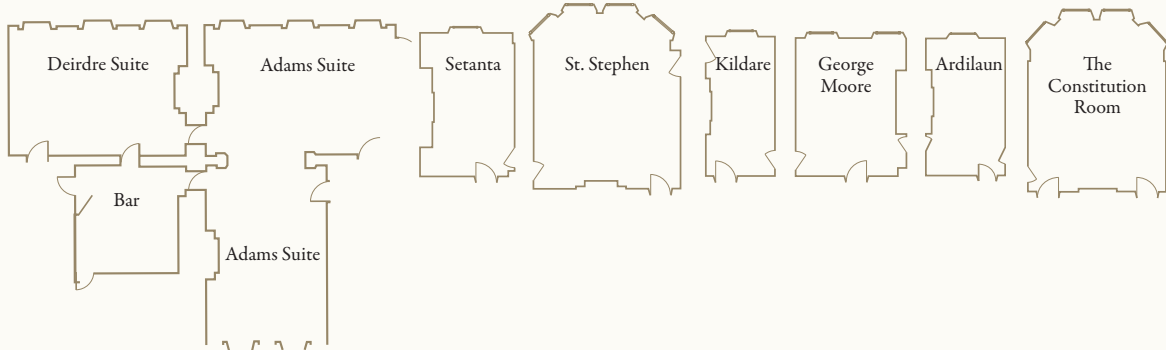

Our state of the art banqueting facilities are equipped with top of the line amenities enhanced with the latest technologies such as plasma screens and complimentary high-speed broadband internet. Revered by regular guests and locals alike, everyone agrees that The Shelbourne is the only place in Dublin to stay, meet and celebrate.

Contact our dedicated Sales Team on + 353 1 6634500

or Email rhi.dubbr.sales@renaissancehotels.com

Visit www.theshelbourne.ie to download printable floor plans

The Shelbourne Dublin, A Renaissance Hotel

- Dublin's largest 5 star luxury hotel, founded in 1824
- Located in the heart of Dublin city centre, the best of the city is on your doorstep – restaurants, bars, theatres, museums and shopping
- Superb choice of restaurants and lounges
- 30 minutes from Dublin Airport
- 10 state of the art banqueting suites and 9 breakout rooms
988 sq. m. (over 10,000 sq. ft.) of total meeting space
- All first floor meeting suites enjoy natural daylight, ceiling heights over 4 metres and views overlooking the magnificent St. Stephen's Green
- High-speed internet access and advanced audio-visual facilities
- The Irish Constitution was drafted in the Constitution Suite

Facilities Include:

- 265 luxurious guest rooms and suites
- LCD flat screen TV
- Elegant marble bathrooms
- High-speed internet access
- Laptop safe
- US, European and Irish multi-sockets
- Complimentary shoe shine
- Individual climate control
- Health Club 18m pool
- Spa and Salon

First Floor

Named to reflect the history and soul of The Shelbourne, each room has its own unique character and style. Most famous is the Constitution Suite where the Irish Constitution was drafted in 1922 under the chairmanship of Michael Collins. Alongside history, each room offers high speed internet access and advanced audio-visual facilities.