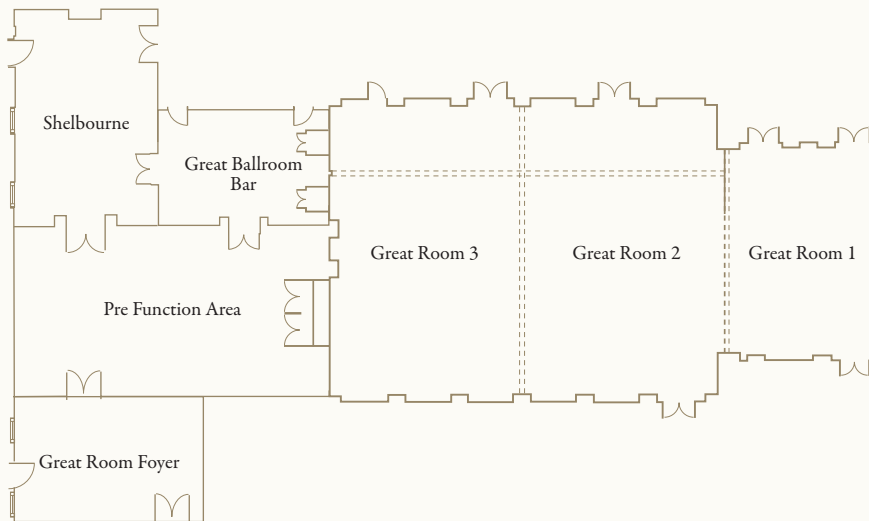

Contact our dedicated Sales Team on + 353 1 6634500

or Email rhi.dubbr.sales@renaissancehotels.com

Visit www.theshelbourne.ie to download printable floor plans

The Shelbourne Dublin, A Renaissance Hotel

- Dublin's largest 5 star luxury hotel, founded in 1824
- Located in the heart of Dublin city centre, the best of the city is on your doorstep – restaurants, bars, theatres, museums and shopping
- Superb choice of restaurants and lounges
- 30 minutes from Dublin Airport
- 10 state of the art banqueting suites and 9 breakout rooms
988 sq. m. (over 10,000 sq. ft.) of total meeting space
- All first floor meeting suites enjoy natural daylight, ceiling heights over 4 metres and views overlooking the magnificent St. Stephen's Green
- High-speed internet access and advanced audio-visual facilities
- The Irish Constitution was drafted in the Constitution Suite

First Floor

Named to reflect the history and soul of The Shelbourne, each room has its own unique character and style. Most famous is the Constitution Suite where the Irish Constitution was drafted in 1922 under the chairmanship of Michael Collins. Alongside history, each room offers high speed internet access and advanced audio-visual facilities.

Ground Floor

The Great Room is capable of seating up to 348 for a banquet. This majestic ballroom includes silk wall coverings as well as state of the art lighting system and audio-visual equipment. Create your own mix of visuals and lighting or set up a spectacular stage flanked with projection screens.